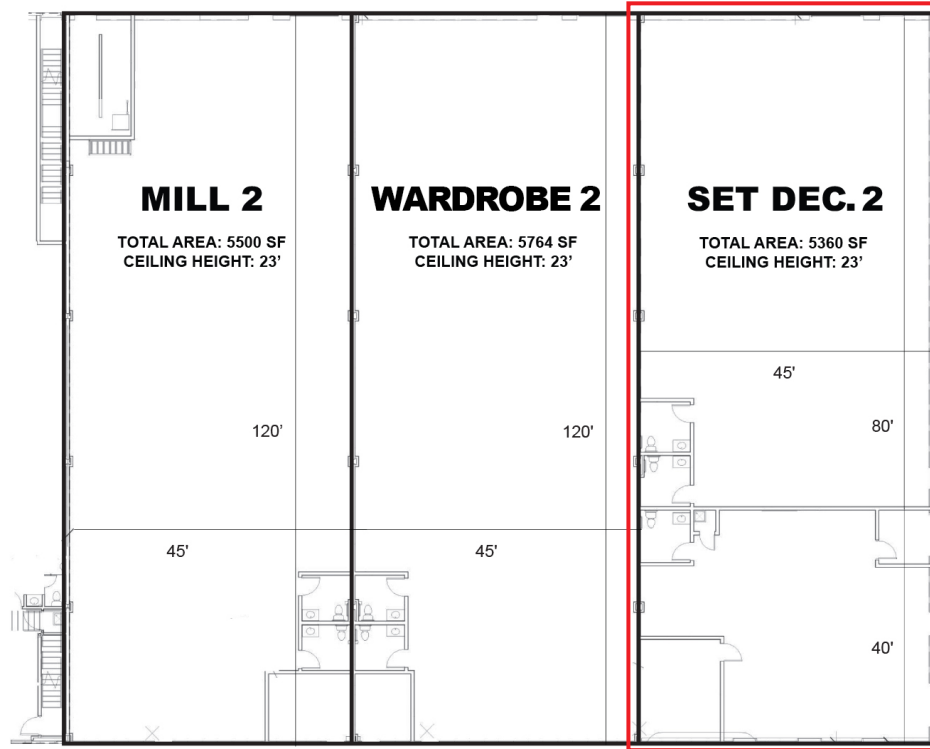

# SET DEC. 2

- 23 Ft. Ceiling
- 5,500 Sq. Ft.
- AC/Heating
- High-Speed WiFi
- 1 Ground-level Loading Door/  
1 Dock Door
- Key Fob Access

- Located within Calgary City Limits
- 25 minutes to Downtown &  
International Airport
- Located on 13 acres
- Adjacent to: Stages, Wardrobe, Mill
- Parking