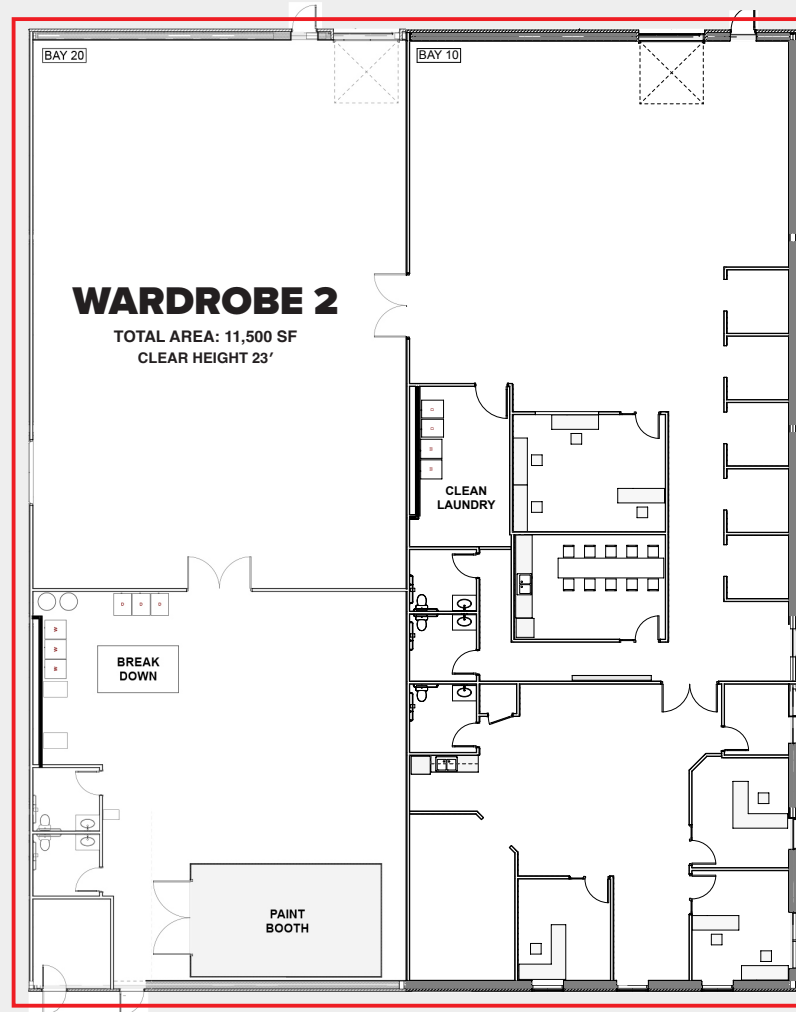

# WARDROBE 2

- 23' Ceiling
- 11,500 SF
- AC/Heating
- High-Speed WiFi
- 1 Ground-level Loading Door
- Keycard/Keypad Access System

- Located on 13 Acres
- Parking
- Located within Calgary City Limits
- 25 minutes to Downtown & International Airport