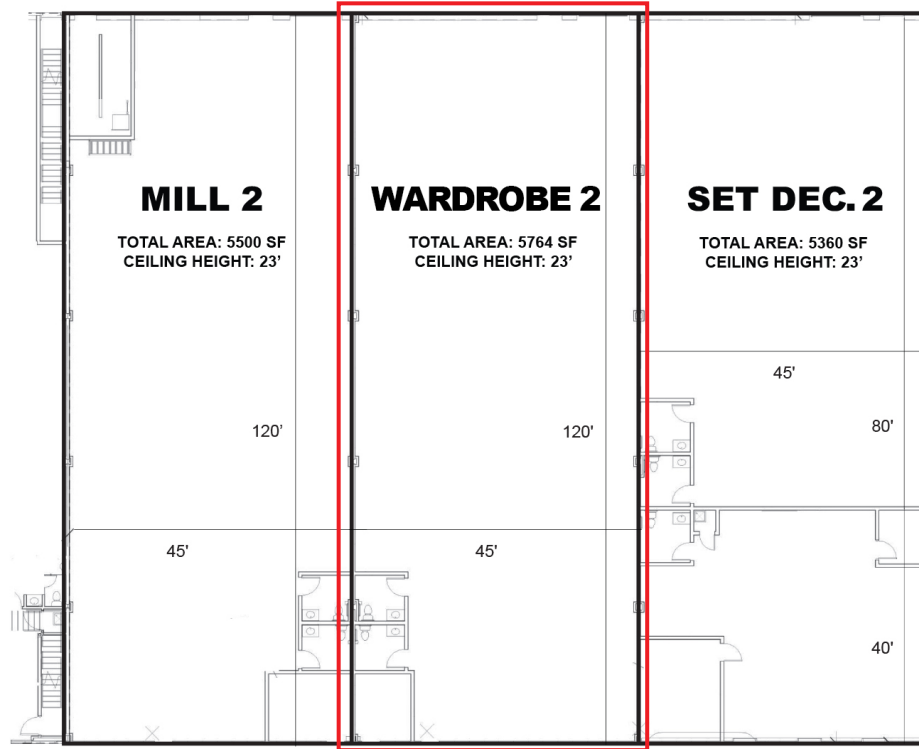

WARDROBE 2

- 23 Ft. Ceiling
- 5,764 Sq. Ft.
- AC/Heating
- High-Speed WiFi
- 1 Ground-level Loading Door/
1 Dock Door
- Key Fob Access

- Located within Calgary City Limits
- 25 minutes to Downtown &
International Airport
- Located on 13 acres
- Adjacent to: Stages, Mill & Props/
Set Dec.
- Parking