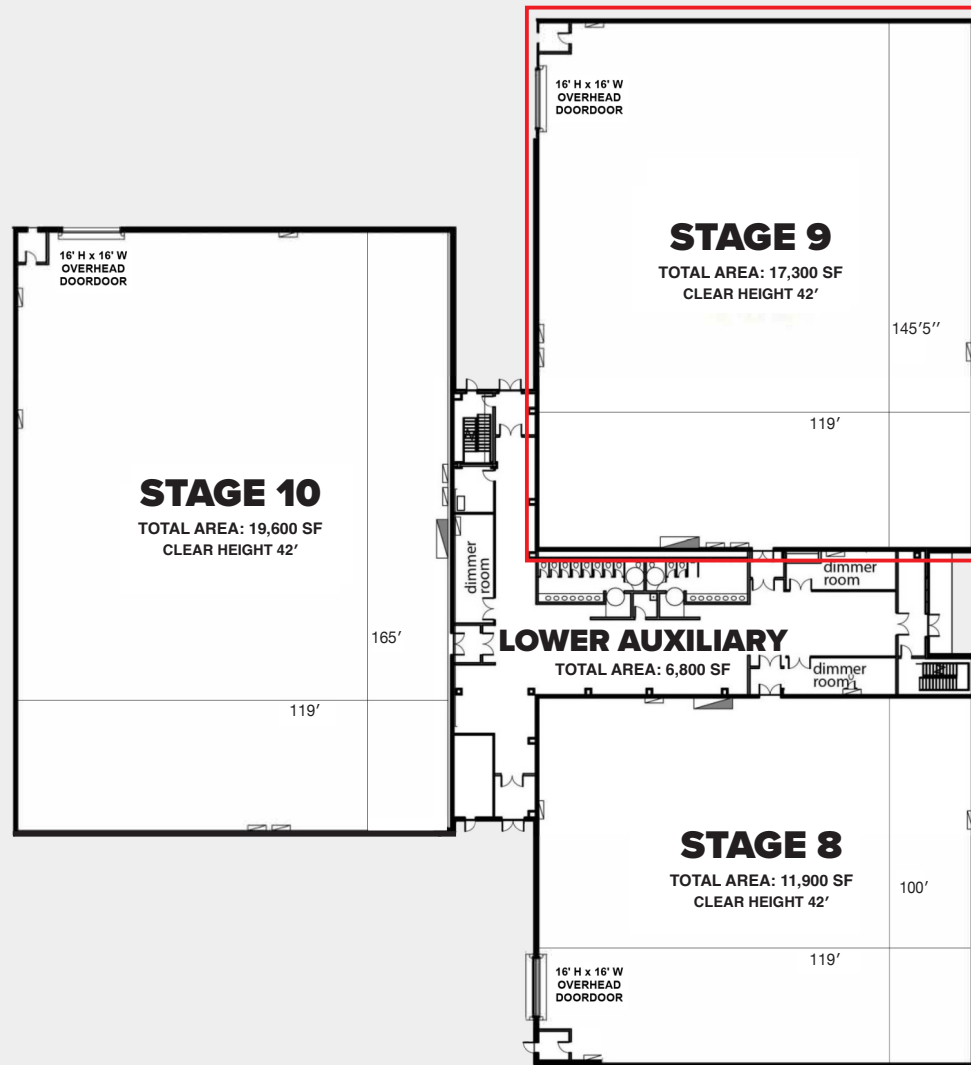

# STAGE 9

- 42' Clearance
- 17,300 SF
- Acoustically Sealed Sound Stage
- 7 x 400 Amp Panel
- AC/Heating
- Exhaust Fans
- 1 Ground-level Loading Door
- High-Speed WiFi
- Keycard/Keypad Access System

- Located on 13 Acres
- Parking
- Located within Calgary City Limits
- 25 minutes to Downtown & International Airport