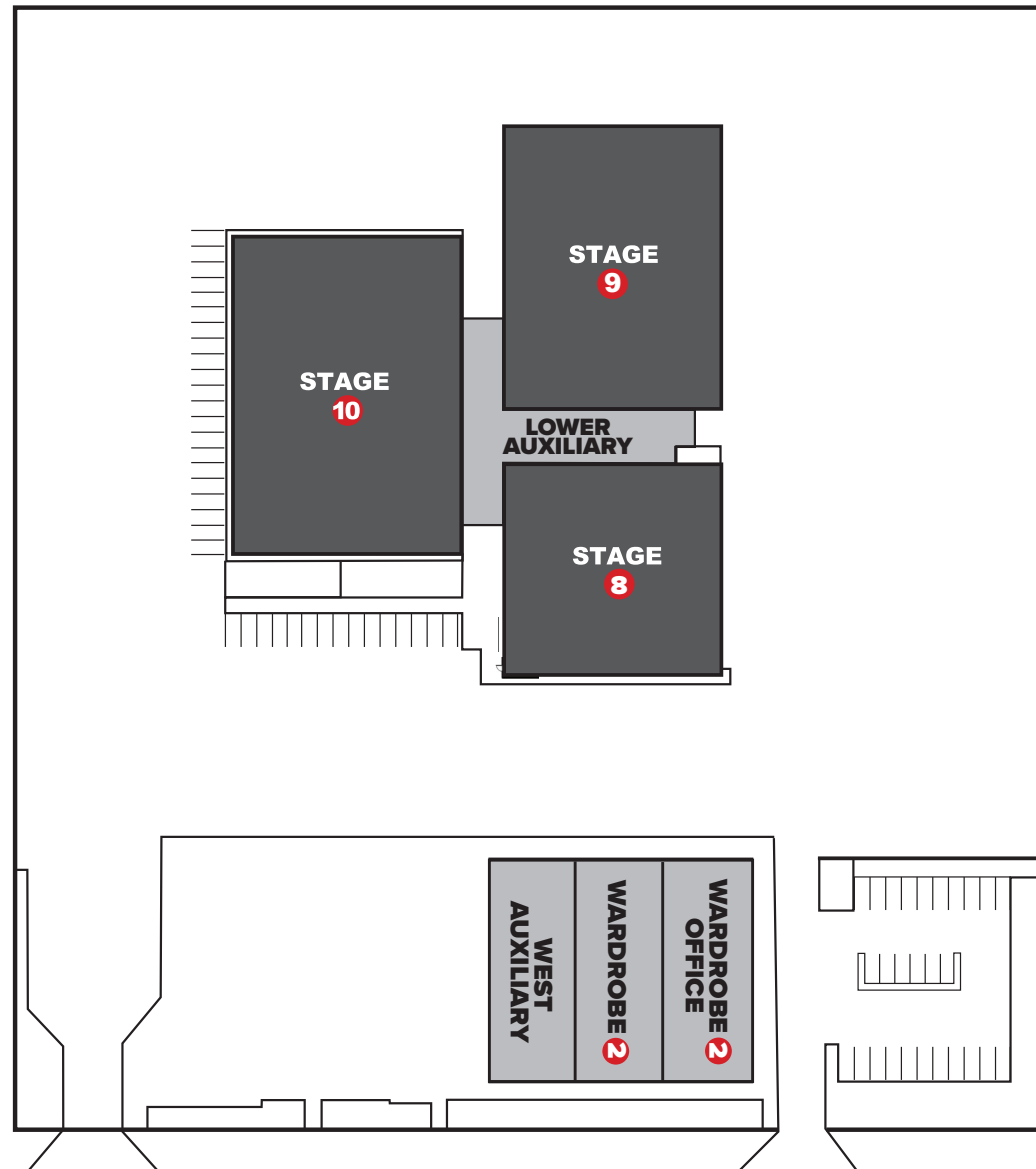

**ROCKY
MOUNTAIN
FILM STUDIO**

WEST CAMPUS

CALGARY FILM CENTRE

5750 76 Avenue SE Calgary,
Alberta, Canada T2C 5N5

STAGE 8	11,900 SF
STAGE 9	17,300 SF
STAGE 10	19,600 SF
WARDROBE 2 OFFICE	6,000 SF
WARDROBE 2	5,800 SF
WEST AUXILIARY	5,800 SF
LOWER AUXILIARY	6,800 SF

For more information contact:

403.852.5500

info@rockymountainfilmstudio.com

rockymountainfilmstudio.com

76 Ave SE