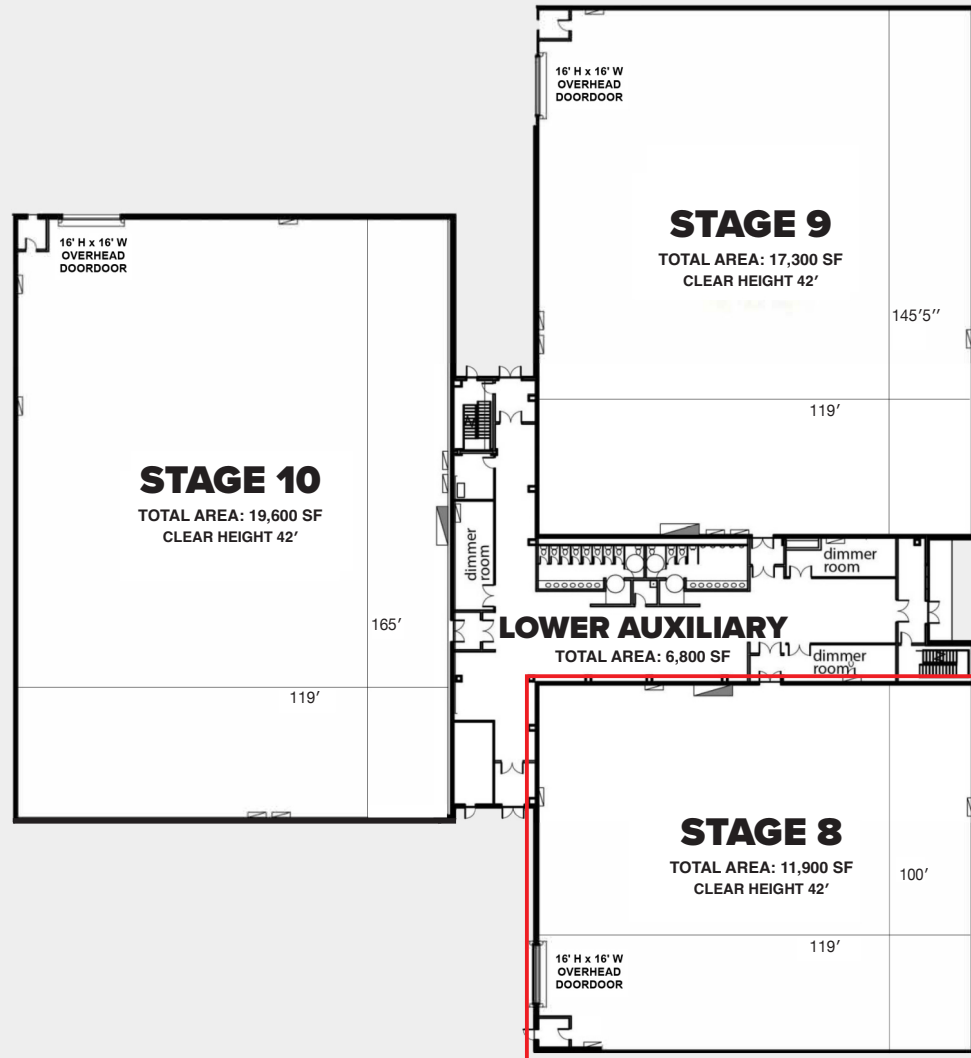

STAGE 8

- 42' Clearance
- 11,900 SF
- Acoustically Sealed Sound Stage
- 5 x 400 Amp Panel
- AC/Heating
- Exhaust Fans
- 1 Ground-level Loading Door
- High-Speed WiFi
- Keycard/Keypad Access System

- Located on 13 Acres
- Parking
- Located within Calgary City Limits
- 25 minutes to Downtown & International Airport