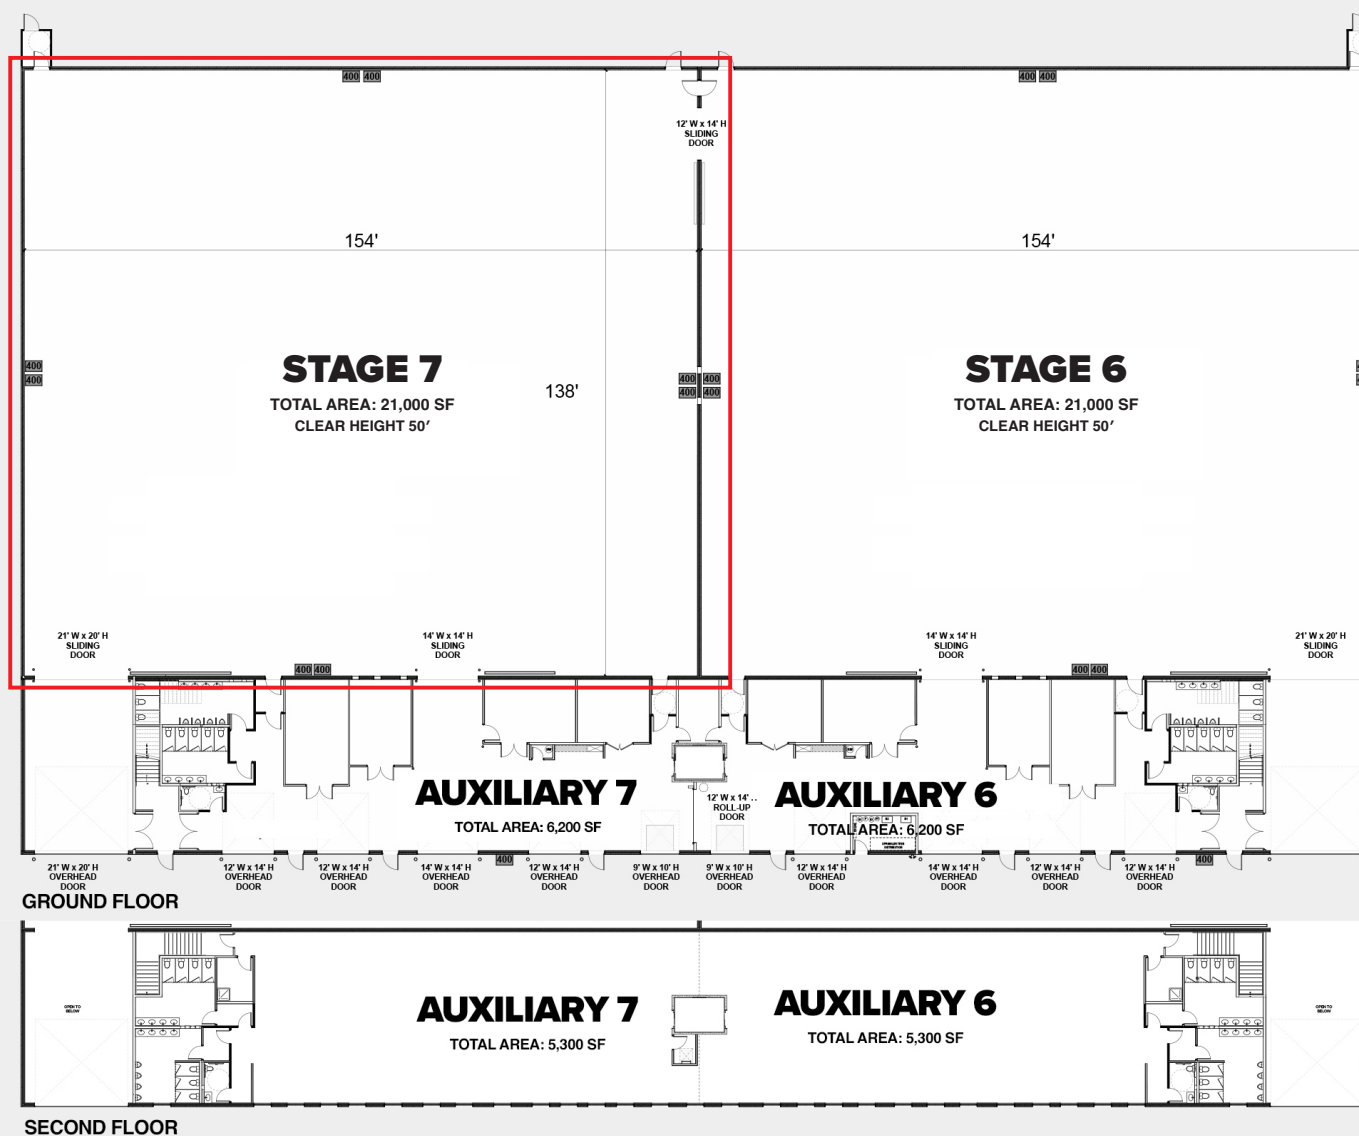

STAGE 7

- 50' Clearance
- 21,000 SF
- Acoustically Sealed Sound Stage
- Inside: 8 x 400 Amp Panels
- Outside: 2 x 200 Amp Panels
- AC/Heating
- Exhaust Fans
- Unlimited parking
- 2 Ground-level Loading Doors
- 1 Dock-level Loading Door
- High-Speed WiFi
- Keycard/Keypad Access System

- Abundant Room for Crew/Circus/
Basecamp Parking
- 14 Acres Backlot for Exterior Builds
- Located within Calgary City Limits
- 20 minutes to Downtown &
International Airport

**ROCKY
MOUNTAIN
FILM STUDIO**